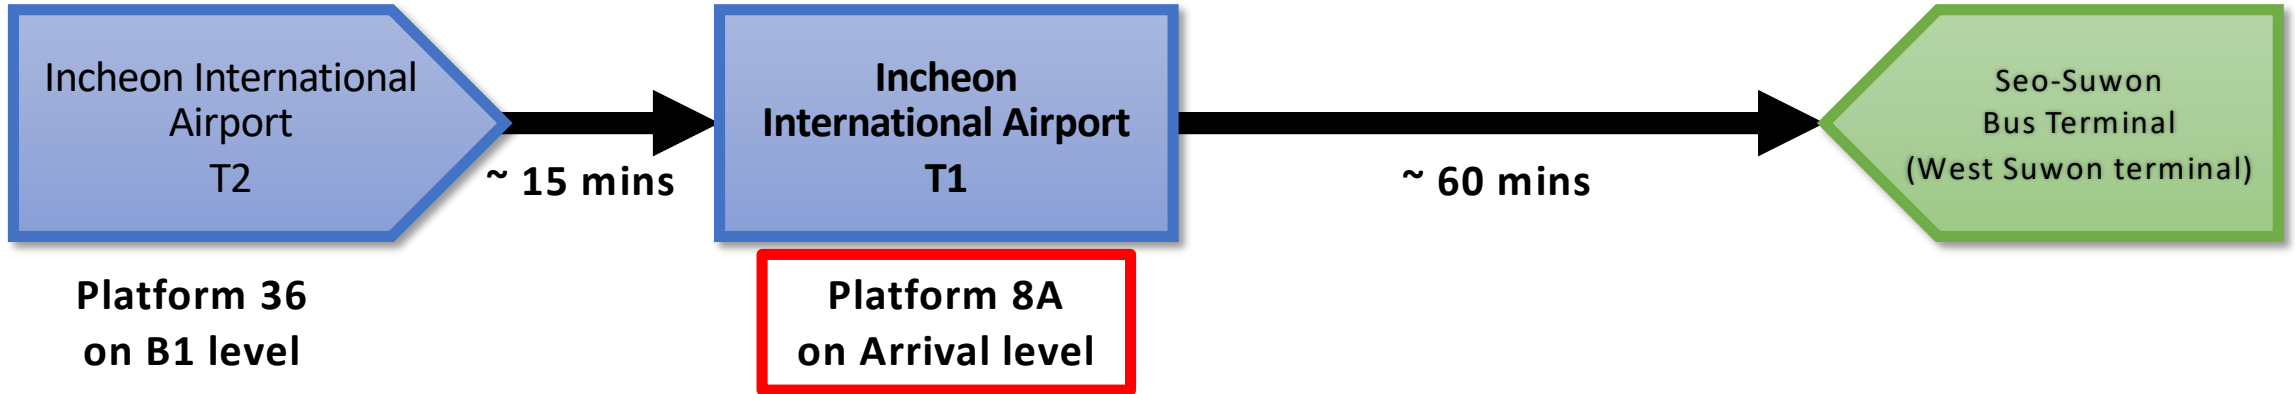

Airport Limousine #4100

Airport Limousine #4100: ICN T1 to SEOSUWON TR

| Time | 7 am | 8 am | 9 am | 10 am | 11 am | 12 pm | 1 pm | 2 pm | 3 pm | 4 pm | 5 pm | 6 pm | 7 pm | 8 pm | 9 pm | 10 pm | 11 pm |
|--------|------|------|------|-------|-------|-------|------|------|------|------|------|------|------|------|------|-------|-------|
| | 10 | 05 | 15 | 00 | 00 | 00 | 00 | 15 | 00 | 15 | 00 | 15 | 05 | 05 | 05 | 05 | 05 |
| | 25 | 15 | 25 | 20 | 20 | 15 | 25 | 35 | 15 | 35 | 20 | 25 | 25 | 20 | 25 | 20 | |
| Minute | 35 | 35 | 45 | 40 | 35 | 35 | 40 | | 35 | | 35 | 45 | 45 | 35 | 45 | 25 | |
| | 55 | 55 | | | 45 | 45 | 55 | | 55 | | 55 | | | 45 | | 45 | |
| | | | | | | | | | | | | | | 55 | | | |