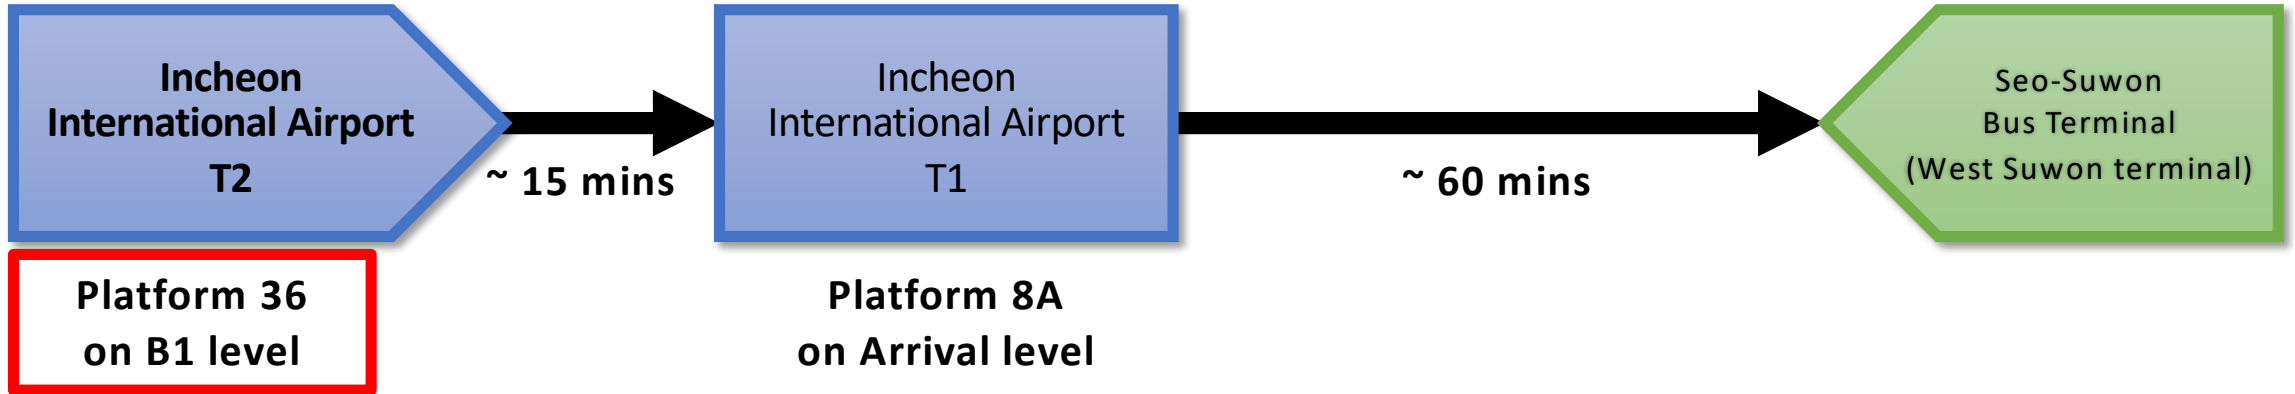

Airport Limousine #4100

Airport Limousine #4100: ICN T2 (ICN T1) to SEOSUWON TR

Time	6 am	7 am	8 am	9 am	10 am	11 am	12 pm	1 pm	2 pm	3 pm	4 pm	5 pm	6 pm	7 pm	8 pm	9 pm	10 pm
Minute	50	05	15	05	00	00	15	05	15	15	15	00	05	05	00	05	00
		15	35	25	20	15	25	20	40	35	40	15	25	25	15	25	05
		35	55	40	40	25	40	35	55	55		35	45	45	25	45	25
		45				40		55				55			35		45
		55				55									45		