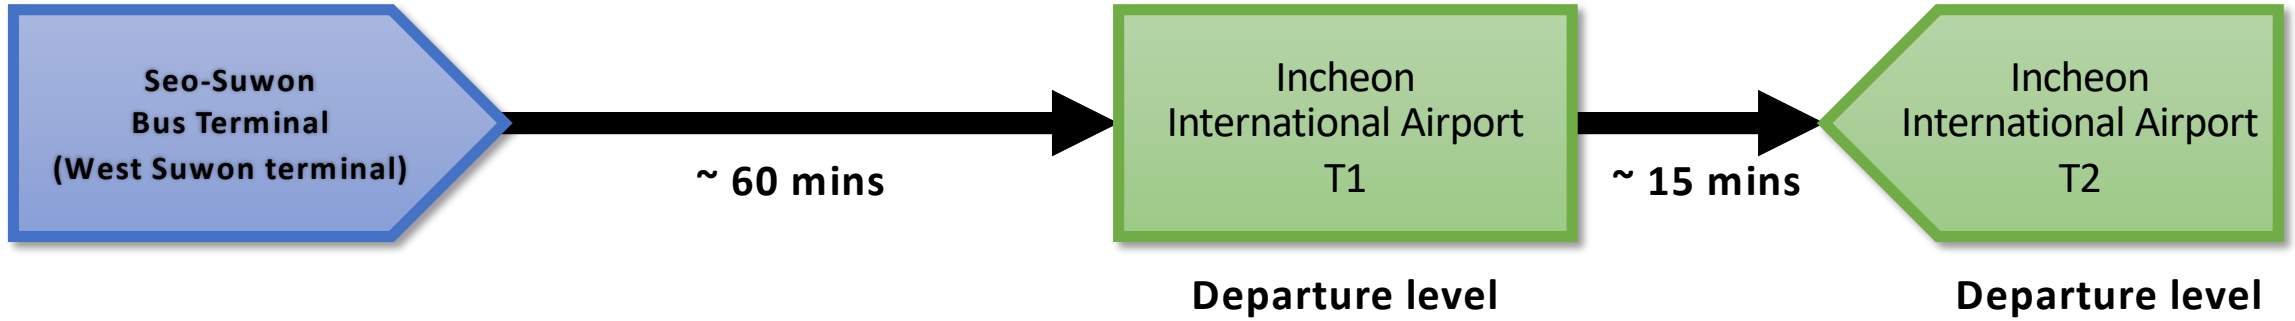

Airport Limousine #4100

Airport Limousine #4100: SEOSUWON TR to ICN T1 & T2

Time	5 am	6 am	7 am	8 am	9 am	10 am	11 am	12 pm	1 pm	2 pm	3 pm	4 pm	5 pm	6 pm	7 pm	8 pm
Minute	00	00	00	00	00	00	00	10	00	00	15	15	10	00	00	00
	20	20	10	20	10	20	20	30	20	20	40	20	30	20	20	10
	30	40	25	40	20	40	45	40	40	40		30	50	40		30
	40		40		40	50				50		50				
	50															